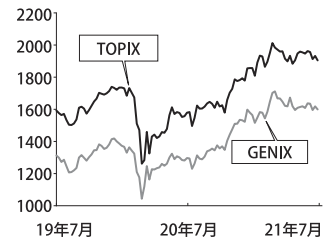

エネルギー市況

Table with 2 columns: Item Name and Price/Unit. Includes data for oil (WTI), natural gas, and various LPG products.

Table with 2 columns: Item Name and Price/Unit. Includes data for propane, butane, and other energy products.

ガス関連株 7月21日

Gas Energy News Index (GENIX) 1,599.22 (▲19.12) and TOPIX 1,904.41 (▲27.78).

GENIX構成50銘柄

Table listing 50 companies contributing to the GENIX index, including INPEX, Tokai HD, and others, with their current and previous values.