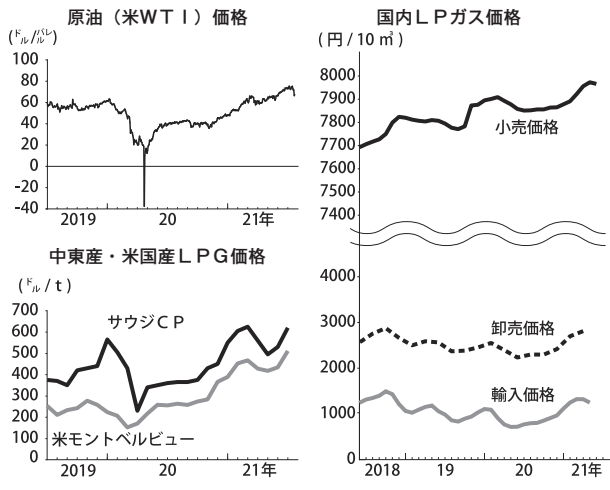

エネルギー市況

Table with 2 columns: Item Name and Price/Unit. Includes data for oil (WTI), natural gas, and various LPG products.

Table with 2 columns: Item Name and Price/Unit. Includes data for propane, butane, and other energy products.

ガス関連株 7月21日

Gas Energy News Index (GENIX) 1,599.22 (▲19.12) and TOPIX 1,904.41 (▲27.78).

GENIX構成50銘柄

Table listing 50 companies contributing to the GENIX index, including INPEX, Tokai HD, and others, with their current and previous values.